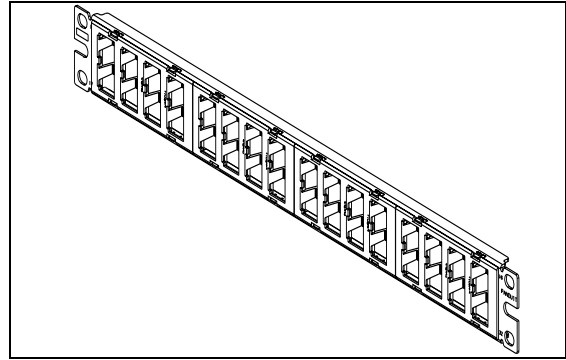

INSTALLATION INSTRUCTIONS

©Panduit Corp.2000

Printed in U.S.A.

CPP24(48)WBL MODULAR
PATCH PANEL

CPP32WBL MODULAR
PATCH PANEL

The installation and removal process for the CPP32WBL is the same as illustrated below except the jack sits rotated 90°.