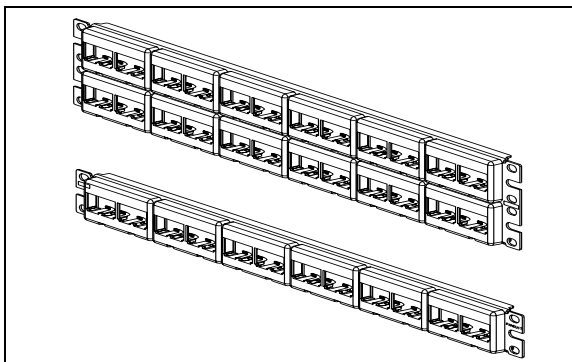

CPPL24(48)WBL MODULAR
PATCH PANEL